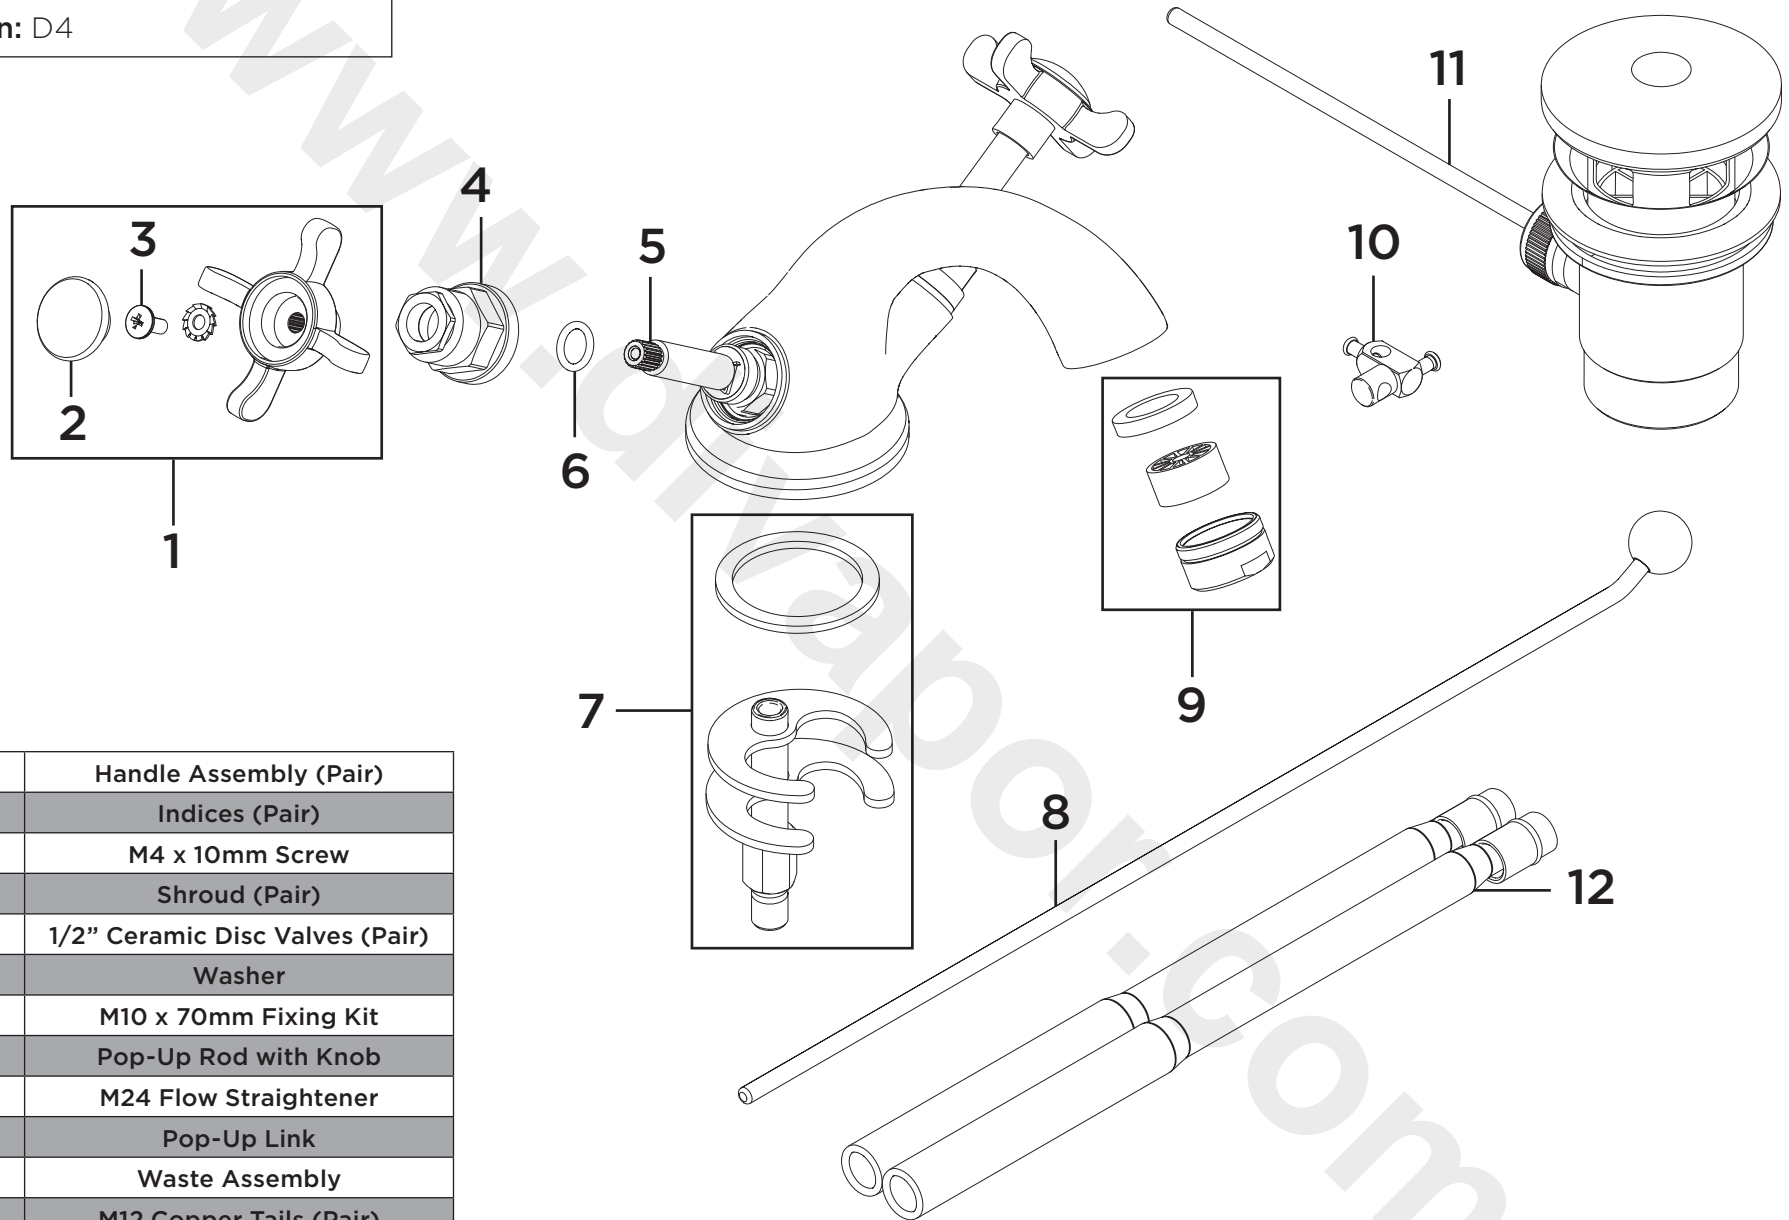

Product Code: N BAS C-G CD

Revision: D4

1	Handle Assembly (Pair)
2	Indices (Pair)
3	M4 x 10mm Screw
4	Shroud (Pair)
5	1/2" Ceramic Disc Valves (Pair)
6	Washer
7	M10 x 70mm Fixing Kit
8	Pop-Up Rod with Knob
9	M24 Flow Straightener
10	Pop-Up Link
11	Waste Assembly
12	M12 Copper Tails (Pair)